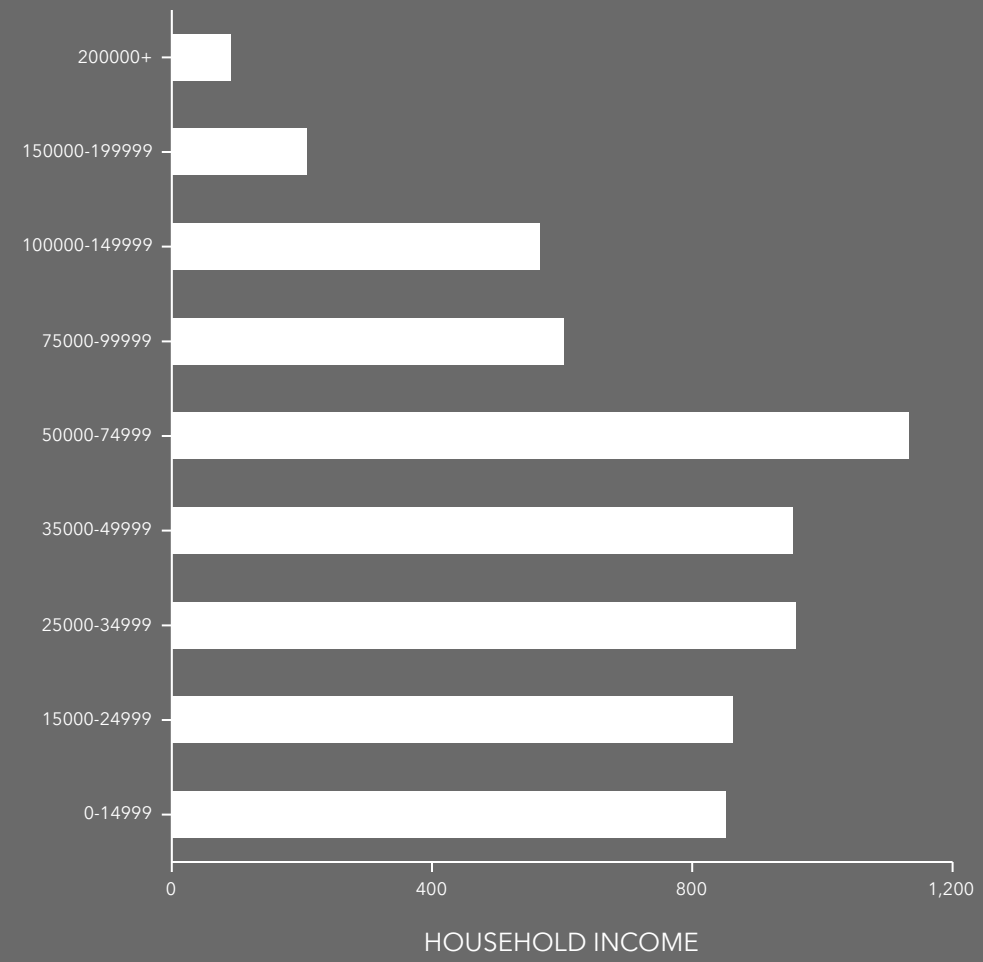

### INCOME

\$40,697

Median Household Income

\$24,907

Per Capita Income

\$71,073

Median Net Worth

### EMPLOYMENT

52%

White Collar

32%

Blue Collar

16%

Services

12.9%