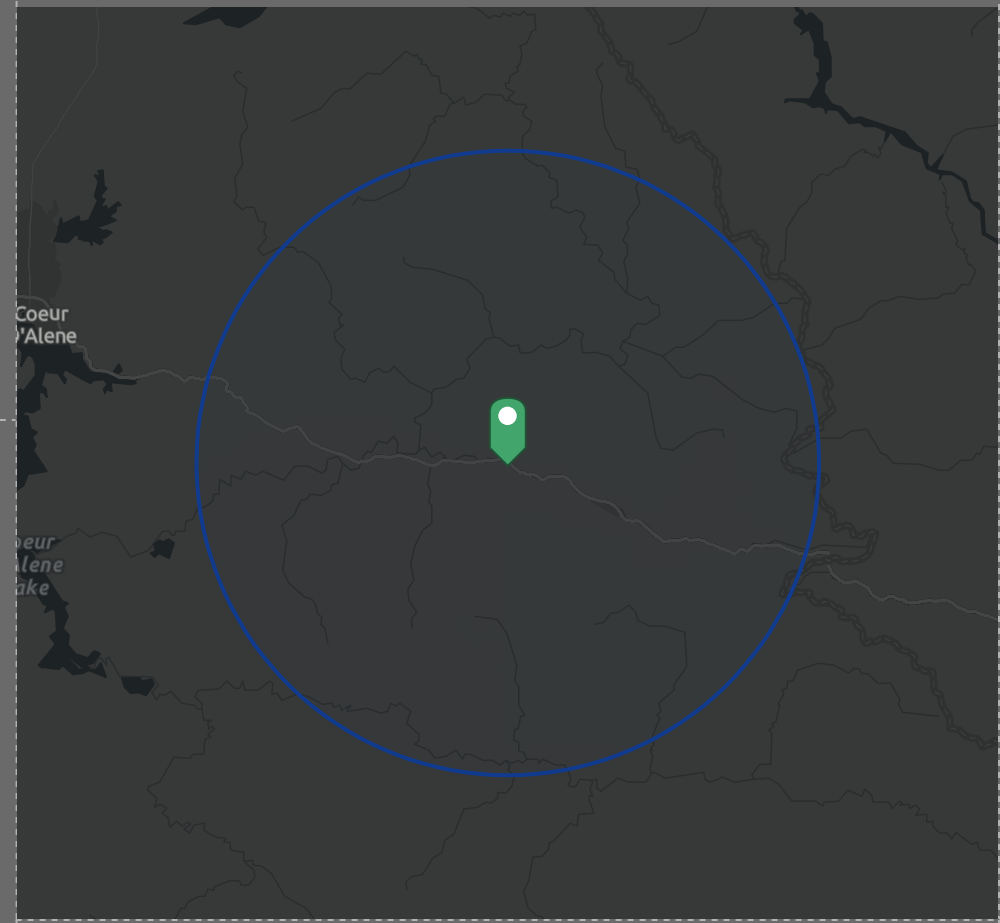

Bunker Hill Mine Demographic Summary

Kellogg, Idaho (20 miles)
Kellogg, Idaho
Ring of 20 miles

Prepared by Esri
Latitude: 47.54447
Longitude: -116.13512

DEMOGRAPHIC SUMMARY

Kellogg, Idaho
Ring of 20 miles

KEY FACTS

14,153

Population

6,225

Households

49.4

Median Age

$36,081

Median Disposable Income

EDUCATION

13%

No High School Diploma

39%

High School Graduate

35%

Some College

13%

Bachelor's/Grad/Prof Degree

INCOME

$40,697

Median Household Income

$24,907

Per Capita Income

$71,073

Median Net Worth

EMPLOYMENT

52%

White Collar

32%

Blue Collar

16%

Services

12.9%

Unemployment Rate

This infographic contains data provided by Esri. The vintage of the data is 2020, 2025.

© 2020 Esri

Source: This infographic contains data provided by Esri. The vintage of the data is 2020, 2025.