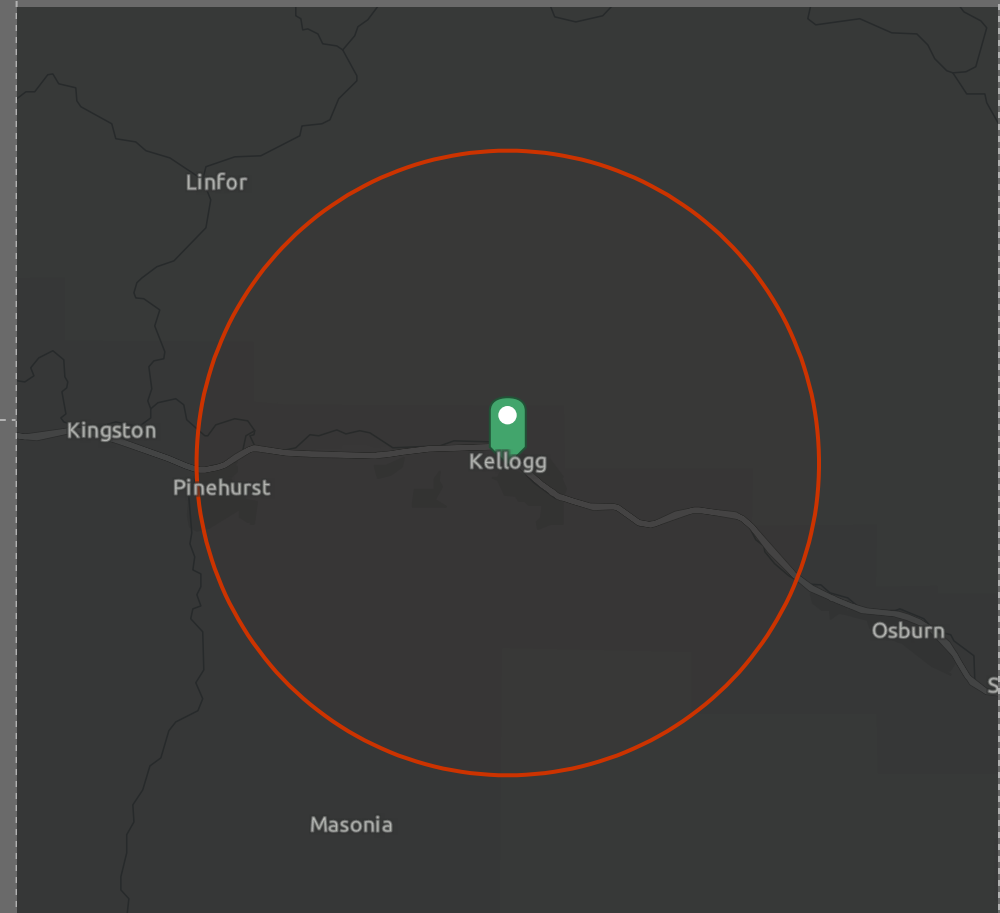

INCOME

EMPLOYMENT