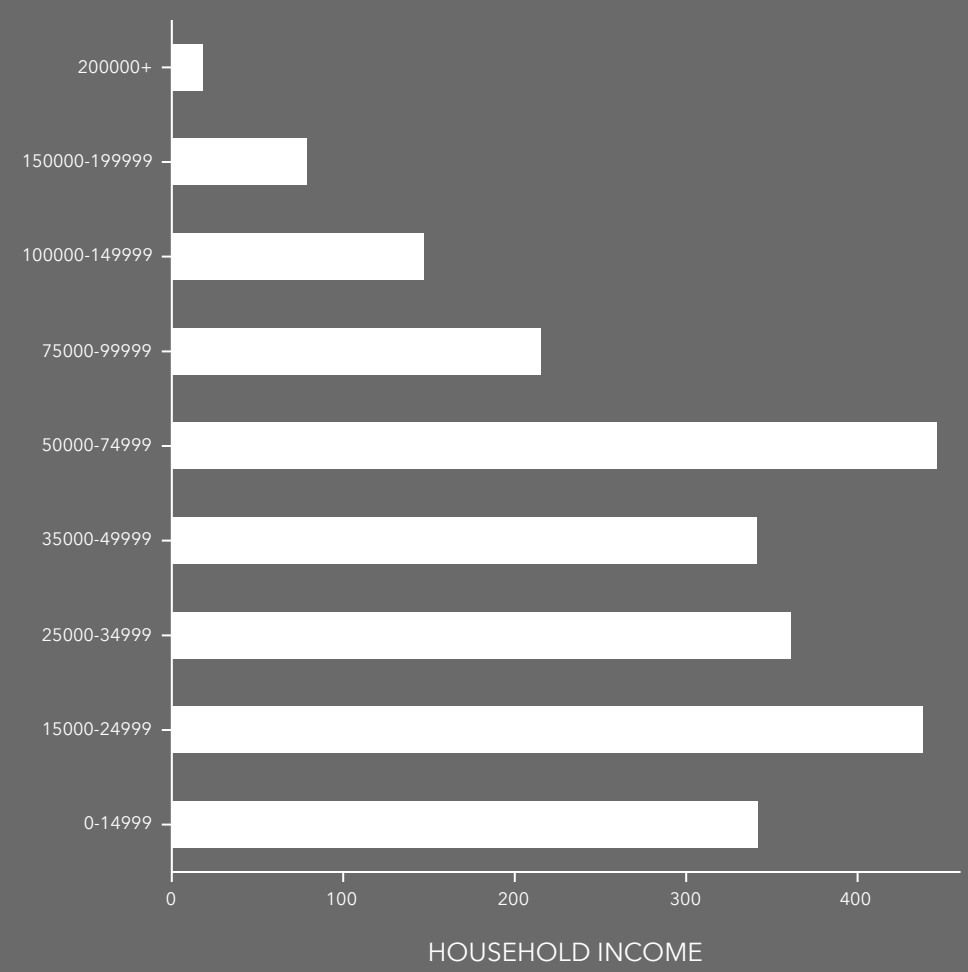

INCOME

EMPLOYMENT