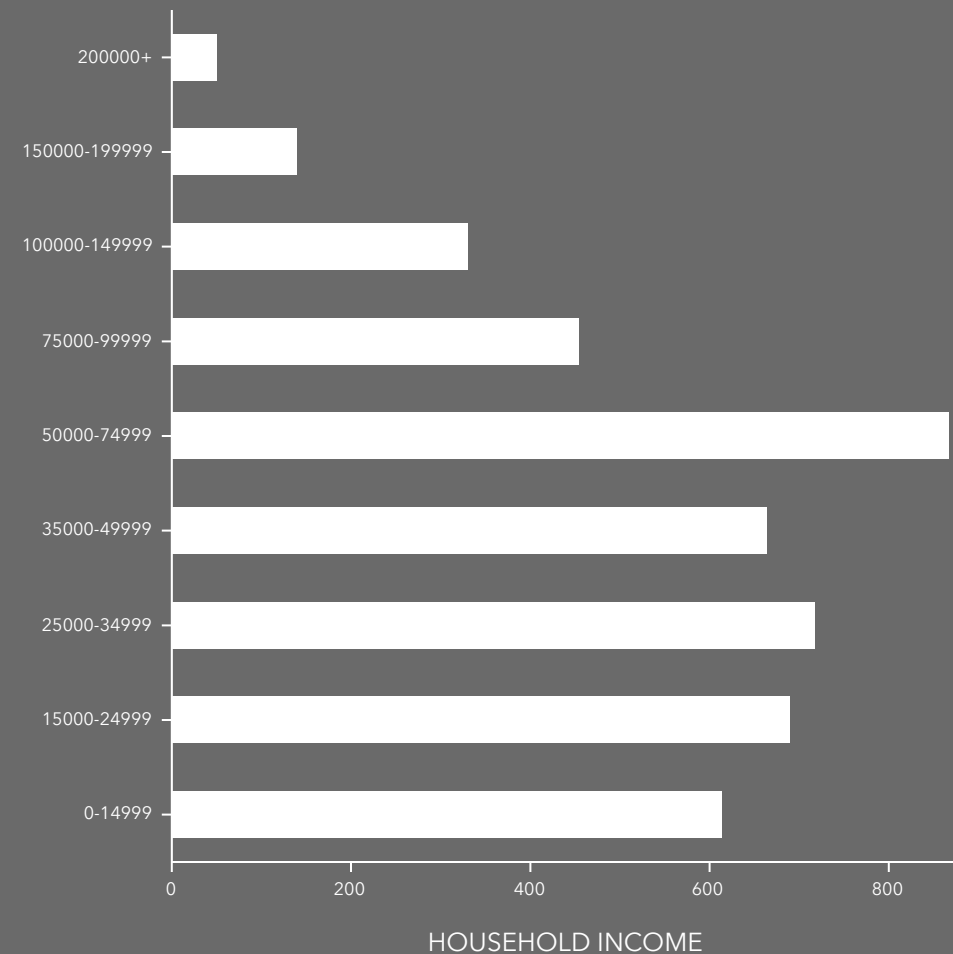

### INCOME

\$39,360

Median Household Income

\$23,485

Per Capita Income

\$64,398

Median Net Worth

### EMPLOYMENT

52%

White Collar

32%

Blue Collar

16%

Services

13.8%