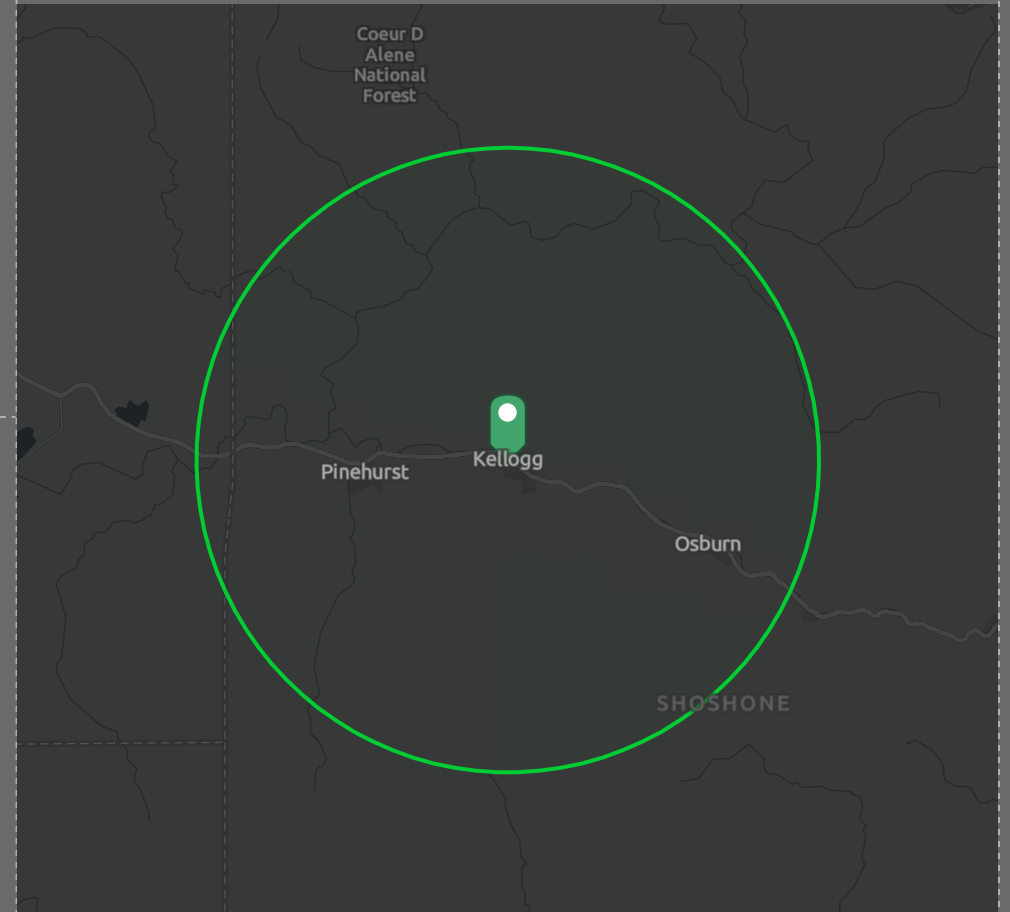

Bunker Hill Mine Demographic Summary

Kellogg, Idaho (10 miles)
Kellogg, Idaho
Ring of 10 miles

Prepared by Esri
Latitude: 47.54447
Longitude: -116.13512

DEMOGRAPHIC SUMMARY

Kellogg, Idaho
Ring of 10 miles

KEY FACTS

10,423

Population

4,524

Households

48.7

Median Age

$35,063

Median Disposable Income

EDUCATION

13%

No High School Diploma

41%

High School Graduate

36%

Some College

10%

Bachelor's/Grad/Prof Degree

INCOME

$39,360

Median Household Income

$23,485

Per Capita Income

$64,398

Median Net Worth

EMPLOYMENT

52%

White Collar

32%

Blue Collar

16%

Services

13.8%

Unemployment Rate